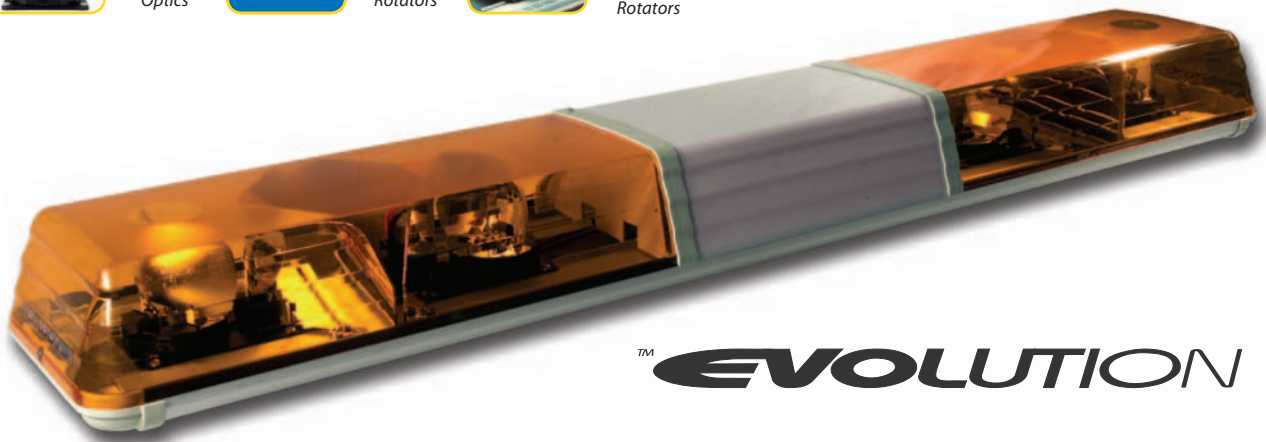

EVOLUTION

The Evolution lightbar is Australia's lowest profile lightbar to include rotators, measuring only 108mm from the bottom of its aluminium base to the top of its polycarbonate lens.

The Evolution lightbars utilise Free-Form optics for both rotators and directional lighting. They also have the facility to incorporate optional strobes, alley lights, illuminated signage, LEDs and worklamps, allowing for virtually unlimited build combinations.

Virtually Unlimited Build Combinations to your Specification

Superior Visibility whilst Maintaining low 108mm Height

Strobe Versions - Double or Quad Flash

Rotating reflector incorporating Free-Form Optics

Lowest Profile Lightbar on the Market to include Rotators

Proven Dual Voltage Belt Drive, Incorporating Whisper Quiet Rotators